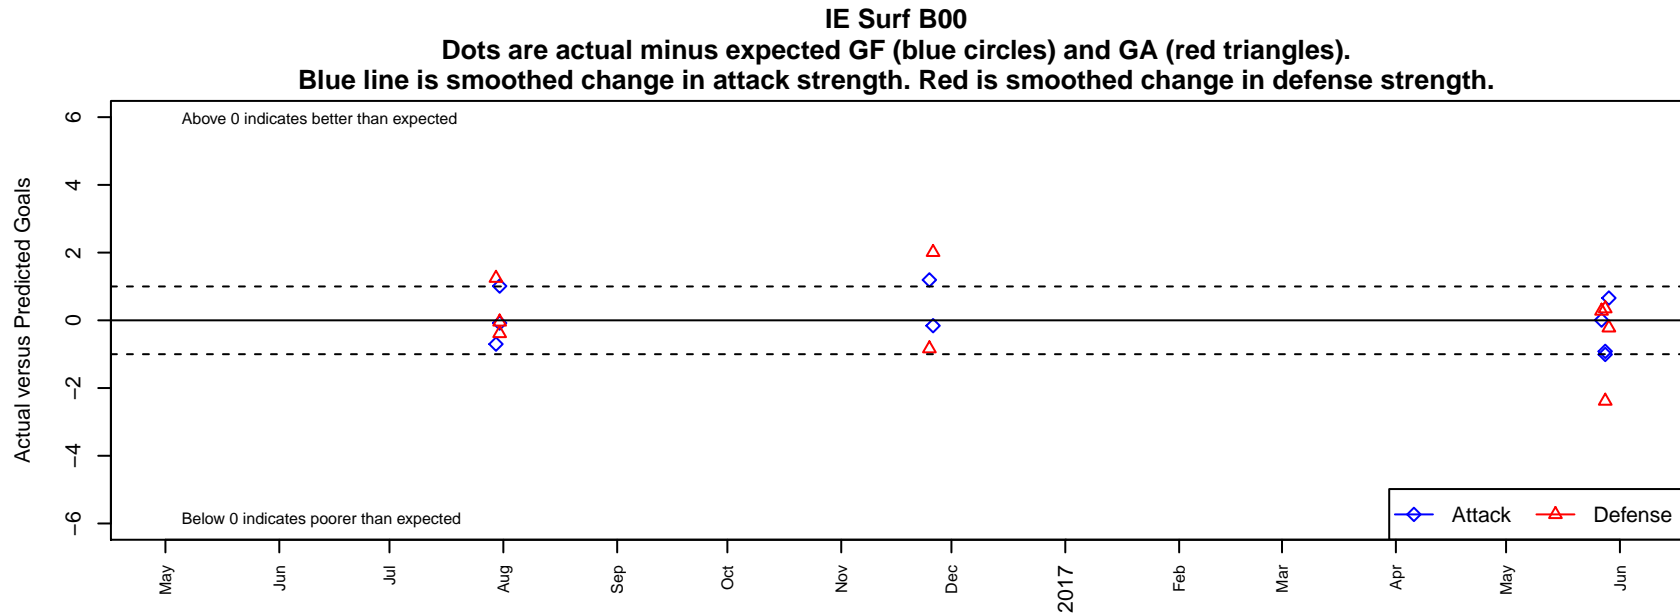

IE Surf B00

, CAS
 B00 total strength=1749
 attack=24.57 defense=29.36
 notes= Mosaquites 2013-4

alt names used:
 IE SURF PREMIER MU B00 (CAS)
 IE SURF PREMIER MU B00 (CAS)
 IE SURF PREMIER MU B00 (CAS)

Venues played:
 2016 Surf Cup Black U17
 2016 Surf College Showcase Super White U17
 2016 Manchester City Cup Gold U17

**attack and defense variance (black dot)
relative to other teams
and top 10 in region**

**attack and defense rating
relative to others at age
and all opponents in last 13 months**

**attack and defense rating
relative to others at age
and all opponents in last 13 months**

Performance relative to 13 month average

Performance relative to 13 month average

Distribution of opponents
 Red = Lose zone, Blue = Win zone, Green = Even
 Black line separates win/lose zones

lot. A=Neither has attack advantage, B=Opponent has both attack and defense advantage, C=Opponent has both attack and defense disadvantage, D=Both have